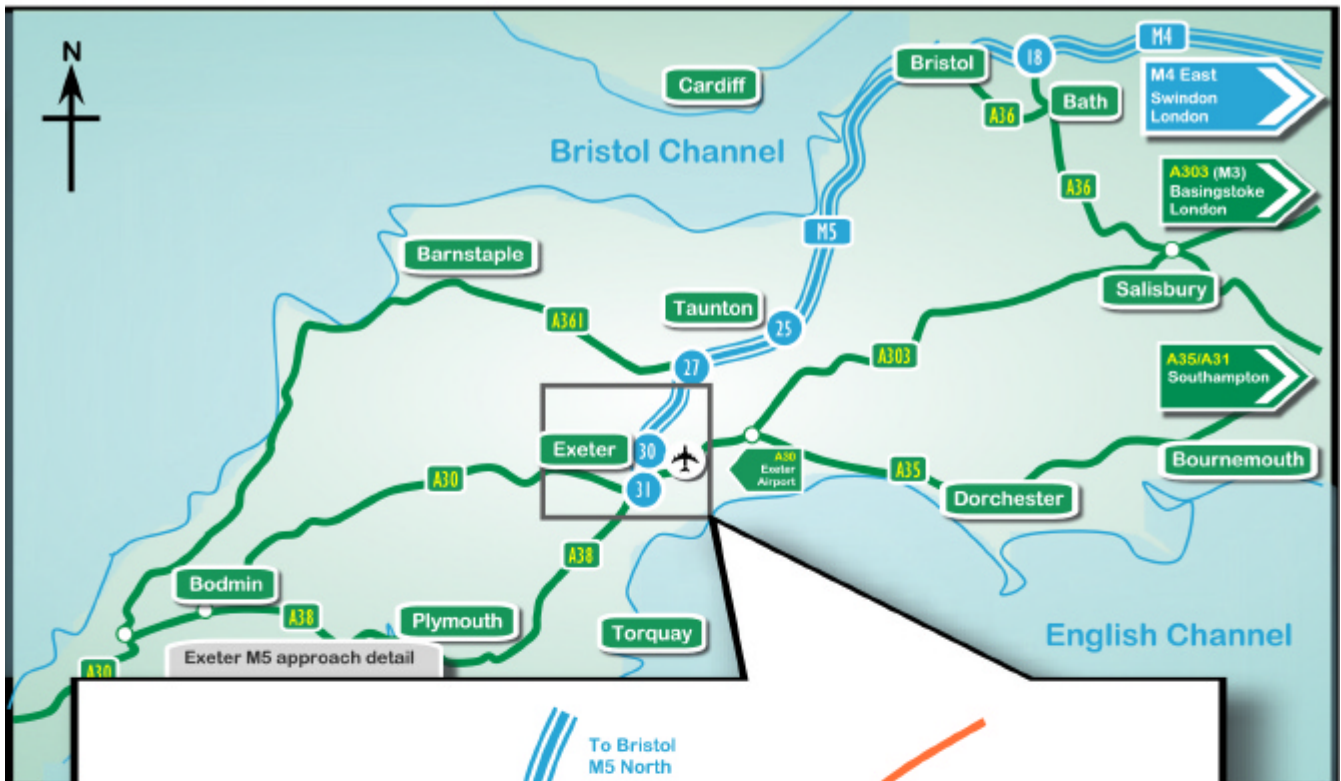

Earth Tech Engineering Ltd - Exeter Office location map

Important Info  
**Earth Tech Engineering Ltd**  
 Powderham House, Ground Floor,  
 Park 5 Business Centre, Harrier Way,  
 Sowton Industrial Estate,  
 Exeter EX2 7HU