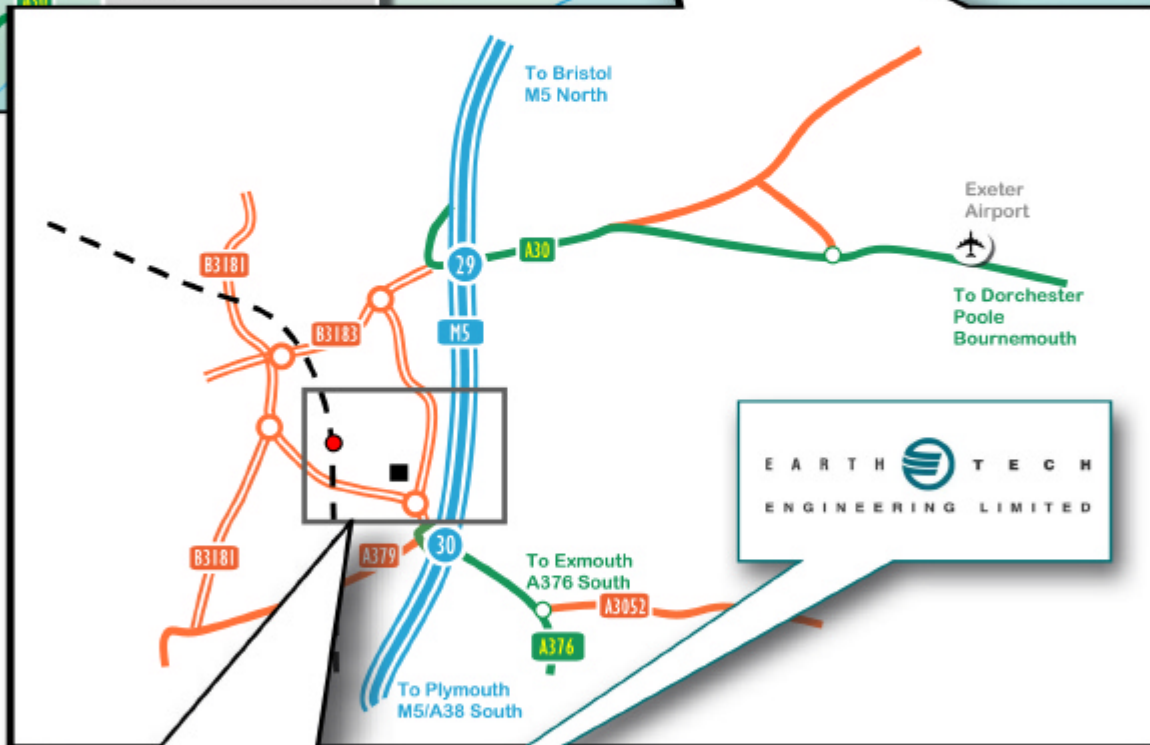

Earth Tech Engineering Ltd - Exeter Office location map

Important Info  
**Earth Tech Engineering Ltd**  
 Powderham House, Ground Floor,  
 Park 5 Business Centre, Harrier Way,  
 Sowton Industrial Estate,  
 Exeter EX2 7HU